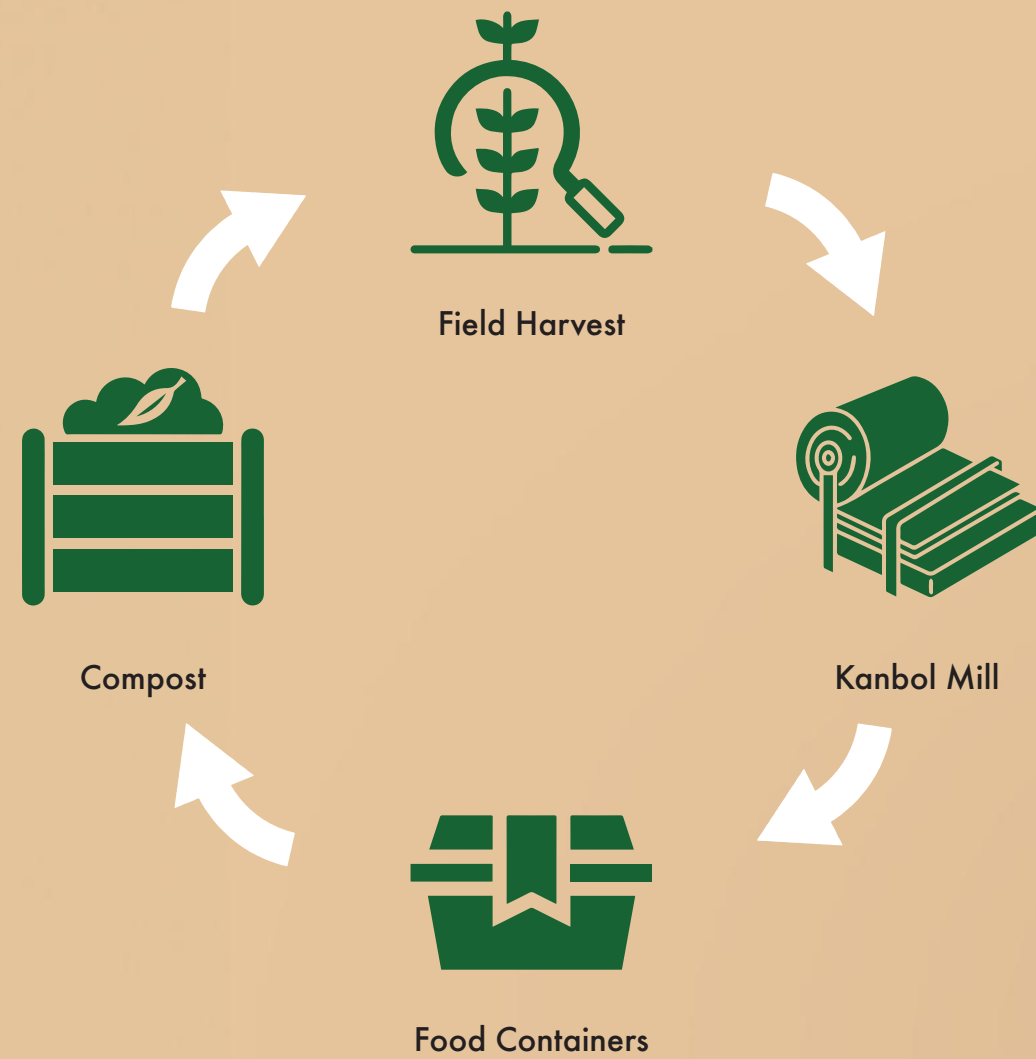

Thank You

Thanks for your interest in Kanbol Corn Containers.
We'd love to set up a conversation to
chat further about our products and custom solutions.