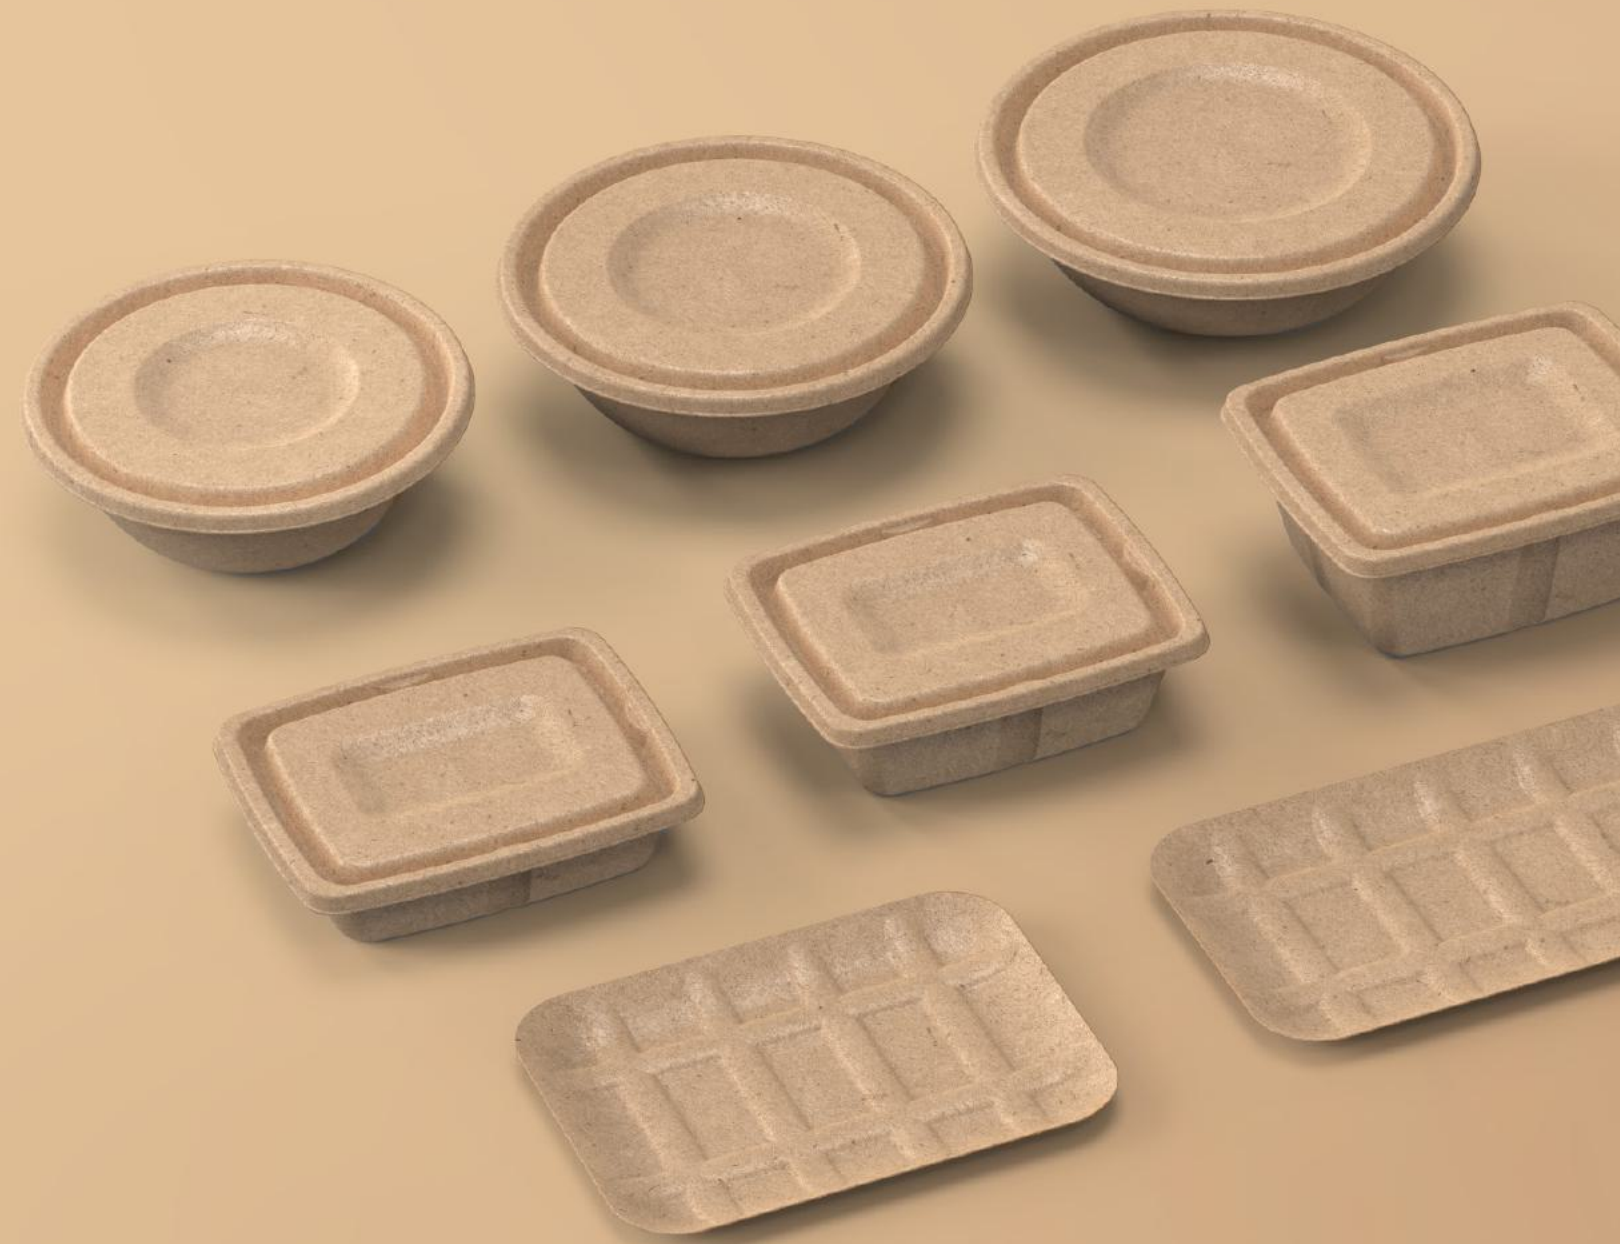

05 | MEAT & PRODUCE PLATTER

- Product Features
 - Meat & Produce Platter, 2P
 - Meat & Produce Platter, 10P

06 | CONTACT US

- Custom Products Available
-

Introducing Kanbol

We are the new leader in corn-based, eco-friendly packaging. Our products are not only part of a renewable resource cycle but support Midwest farmers, contributing to a more sustainable agricultural ecosystem.

All of our containers are crafted out of Kanbol's unique corn pulp that is made using corn stalks that are leftover after the harvest. We built a ground-breaking technology that can transform this material into sustainable food packaging.

Sustainable

Unlike traditional plastic or Styrofoam trays, our packaging line is fully compostable, offering a guilt-free, eco-friendly packaging solution.

Meat & Produce Platter, 2P Natural

Platter Code	KY-RT2P-23A
Dims (in)	8.75 x 6.25 x 0.5"
Platter Case Count	400

Meat & Produce Platter, 10P Natural

Platter Code	KY-RT10-23A
Dims (in)	11 x 6 x 0.5"
Platter Case Count	300

Thank You

Thanks for your interest in Kanbol Corn Containers.
We'd love to set up a conversation to
chat further about our products and custom solutions.